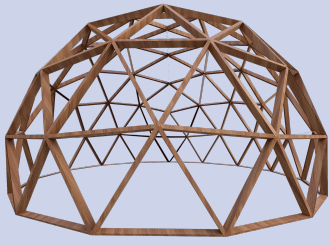

Good Karma Geodesic Dome by East Domes: Elegance, Superiority, and Simplicity Unveiling the Good Karma Geodesic Dome by East Domes, where architectural prowess meets spacious allure.

Triangular Panels: Strength Meets Timeless Design The true essence of a Good Karma Geodesic Dome lies in its precision-crafted Triangular Dome Panels. These hollowed-out triangles, designed for optimal interlocking, ensure the integral strength of your dome.

Interior Pine Finish: Tailored Elegance Meets Insulation Readiness Discover a blend of strength and visual harmony with our Pine Plywood Interior Finish. Beyond its captivating natural pine aesthetics, this finish plays an indispensable role in dome configuration. Each panel is precisely pre-cut to align with the unique structure of your Good Karma Geodesic Dome, ensuring an immaculate interior.

Panoramic View by Good Karma Dome: Bask in Natural Brilliance Elevate your living experience with our Panoramic View. Expertly crafted using premium glass panels, our design floods your space with natural light, creating an airy, open ambiance.