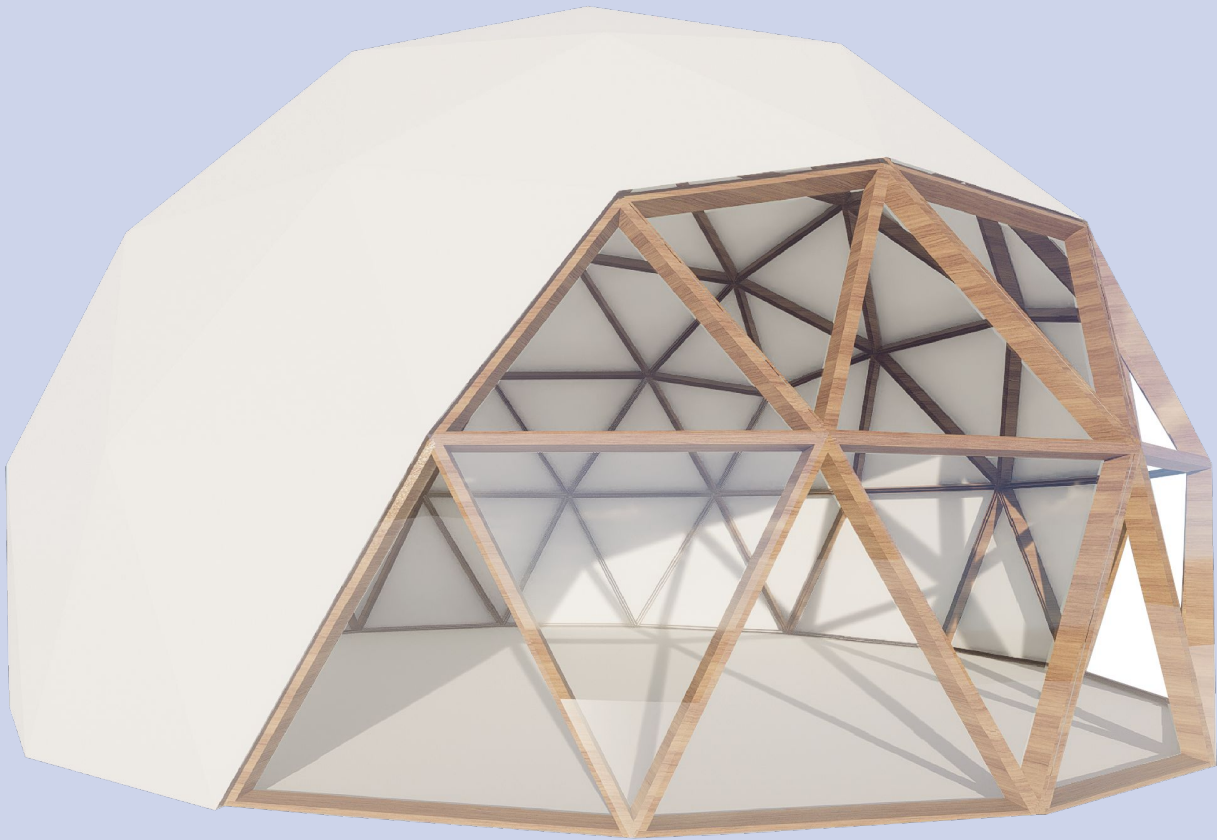

GOOD KARMA

E△STDOMES