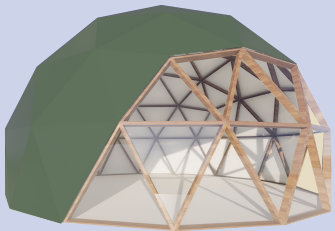

Good Karma Geodesic Dome by East Domes: Elegance, Superiority, and Simplicity Unveiling the Good Karma Geodesic Dome by East Domes, where architectural prowess meets spacious allure.

Triangular Panels: Strength Meets Timeless Design The true essence of a Good Karma Geodesic Dome lies in its precision-crafted Triangular Dome Panels. These hollowed-out triangles, designed for optimal interlocking, ensure the integral strength of your dome.

Interior Pine Finish: Tailored Elegance Meets Insulation Readiness Discover a blend of strength and visual harmony with our Pine Plywood Interior Finish. Beyond its captivating natural pine aesthetics, this finish plays an indispensable role in dome configuration. Each panel is precisely pre-cut to align with the unique structure of your Good Karma Geodesic Dome, ensuring an immaculate interior.

Panoramic View by Good Karma Dome: Bask in Natural Brilliance Elevate your living experience with our Panoramic View. Expertly crafted using premium glass panels, our design floods your space with natural light, creating an airy, open ambiance.

ABOUT GOOD KARMA DOMES

Step inside the world of unique architectural craftsmanship with the Good Karma Geodesic Dome by East Domes, known for its engineering superiority embedded within an elegant, simplistic design. This future-forward domicile stands robust, constructed with precision-crafted triangular panels ensuring inherent strength, and houses an exquisite interior pine finish that enhances both aesthetics and insulation needs. From visual splendor to functional superiority, Good Karma Geodesic Dome truly embodies a seamless blend of timeless elegance and state-of-the-art engineering.